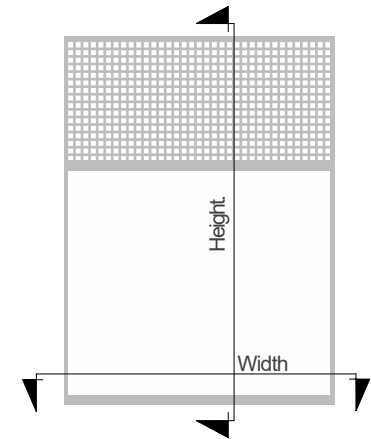

PREM 40 ROLLER CASSETTE FLY SCREEN DIMENSIONS (all in MM'S)

Vertical Section

Horizontal Section - cassette not shown