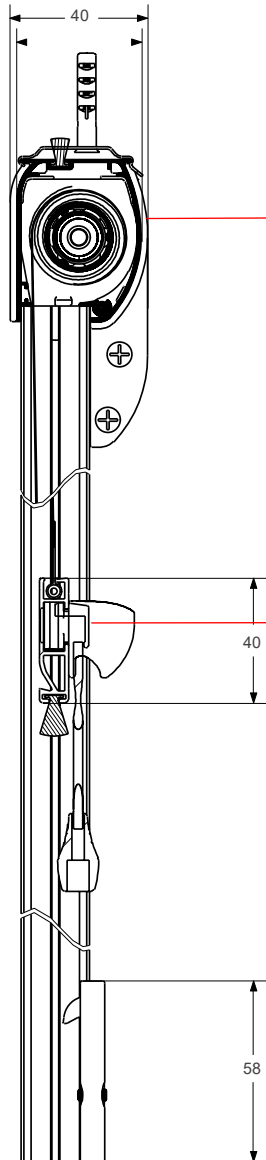

PREM 40 ROLLER CASSETTE FLY SCREEN DIMENSIONS (all in MM'S)

Vertical Section

Horizontal Section - cassette not shown