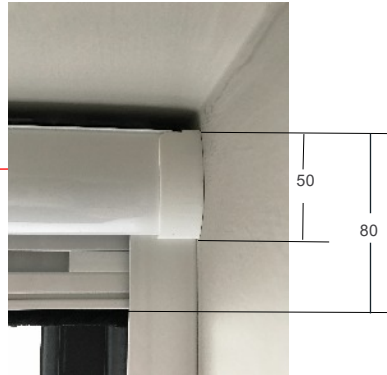

PREM 40 ROLLER CASSETTE FLY SCREEN DIMENSIONS (all in MM'S)

Vertical Section

Horizontal Section - cassette not shown