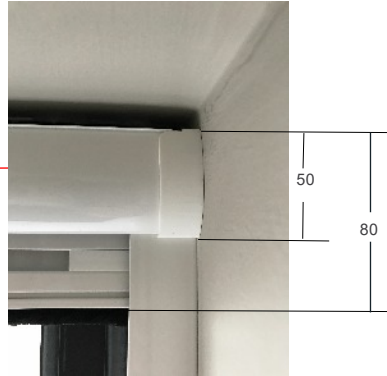

PREM 40 ROLLER CASSETTE FLY SCREEN DIMENSIONS (all in MM'S)

Vertical Section

Horizontal Section - cassette not shown