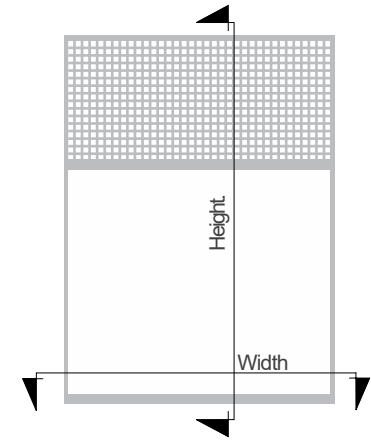

PREM 40 ROLLER CASSETTE FLY SCREEN DIMENSIONS (all in MM'S)

Vertical Section

Horizontal Section - cassette not shown