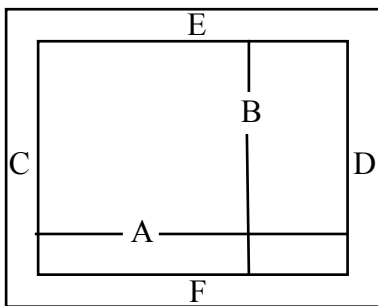

Please use this as a guide to help you measure your windows and doors.
Measurement 'A' and 'B' are the actual opening including any bevelled edges on the fixed frame.

Measurements 'C,D,E, and F ' are the dimensions of the fixed frame surrounding the window.

FLY SCREEN MEASUREMENTS

WINDOW 1

- A -
- B -
- C -
- D -
- E -
- F -