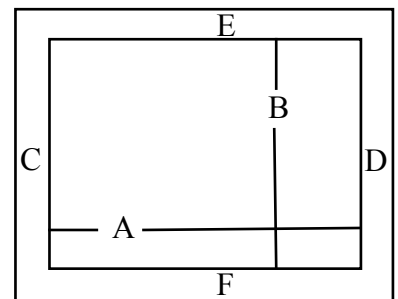

BUY ONLINE AT www.premiershop.co

Please use this as a guide to help you measure your windows and doors.
Measurement 'A' and 'B' are the actual opening including any bevelled edges on the fixed frame.

Measurements 'C,D,E, and F ' are the dimensions of the fixed frame surrounding the window.

FLY SCREEN MEASUREMENTS

WINDOW 1

- A -
- B -
- C -
- D -
- E -
- F -

WINDOW 2

- A -
- B -
- C -
- D -
- E -
- F -

WINDOW 3

- A -
- B -
- C -
- D -
- E -
- F -

DOOR