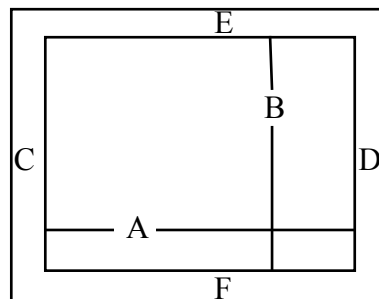

BUY ONLINE AT www.premiershop.co

Please use this as a guide to help you measure your windows and doors.
Measurement 'A' and 'B' are the actual opening including any bevelled edges on the fixed frame.

Measurements 'C,D,E, and F ' are the dimensions of the fixed frame surrounding the window.

FLY SCREEN MEASUREMENTS

WINDOW 1

- A -
- B -
- C -
- D -
- E -
- F -

WINDOW 2

- A -
- B -
- C -
- D -
- E -
- F -

WINDOW 3

- A -
- B -
- C -
- D -
- E -
- F -

DOOR