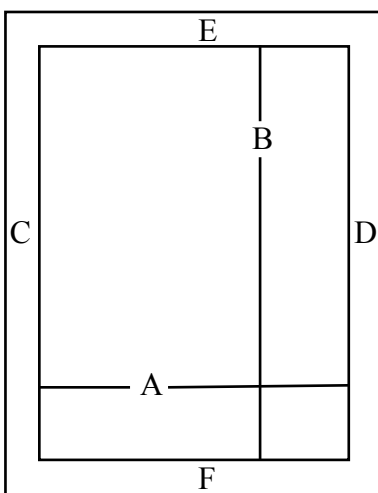

ROLLER FLY SCREENS FOR DOORS

The roller doors can be installed with the cassette either vertical or horizontal. A single cassette can cover a doorway up to 2000mm wide and a double cassette up to 5000mm wide.

BUY ONLINE AT www.premiershop.co

Please use this as a guide to help you measure your windows and doors.
Measurement 'A' and 'B' are the actual opening including any bevelled edges on the fixed frame.

Measurements 'C,D,E, and F ' are the dimensions of the fixed frame surrounding the window.

FLY SCREEN MEASUREMENTS

WINDOW 1

- A -
- B -
- C -
- D -
- E -
- F -

WINDOW 2

- A -
- B -
- C -
- D -
- E -
- F -

WINDOW 3

- A -
- B -
- C -
- D -
- E -
- F -

DOOR